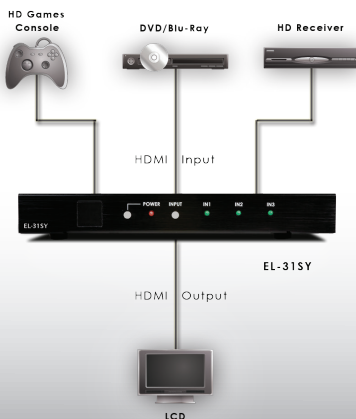

3-Way HDMI Switcher

The EL-31SY switcher allows the user to input three HDMI sources and switch between these sources to provide a single HDMI output to a display. This switcher can be controlled via the supplied remote control or by using the input switching button on the front of the device. This switcher supports resolutions up to and including 4K.

FEATURES

- v1.3 HDMI, HDCP 1.1 and DVI 1.0 compliant
- HDMI 3-way Switcher
- Resolutions Supported:
 - PC - VGA, SVGA, XGA, SXGA, UXGA & WUXGA (1920x1200).
 - HDTV - 480i, 576i, 480p, 576p, 720p, 1080i, 1080p and 1080p24fps, plus 2K4K.
- High Definition Audio supported - Dolby TrueHD, Dolby Digital Plus and DTS-HD Master Audio plus LPCM
- Auto signal enhancement feature can improve signal quality after long distance transmission
- IR Remote Control
- Supports 'Deep Colour' (10, 12 & 16 bit)
- LED indicators
- Supports xvYCC
- Supports 3D signals

SPECIFICATIONS

Input:	3x HDMI (3x HDMI Uncompressed AV and Data)
Output:	1x HDMI (1x HDMI Uncompressed AV and Data)
Power:	5V/1A DC (US/EU standards, CE/FCC/UL certified)
Dimensions:	200mm (W) x 105mm (D) x 32mm (H)
Gross Weight:	640g
Net. Weight:	420g
Packaging:	Boxed