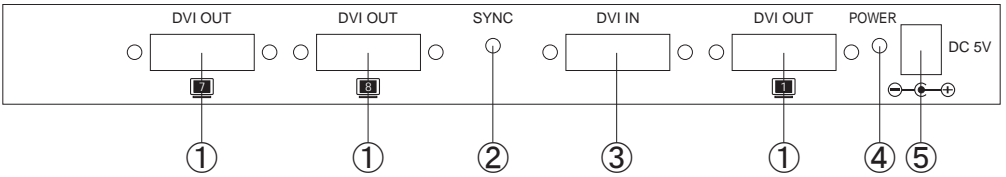

7. Operation Controls and Functions

7.1 Front Panel

- ① DVI OUT 7/8/1: These slots are to connect to the displays with DVI cables.
- ② SYNC LED: This LED will illuminate in RED when the source signal is connected and detected by the unit.
- ③ DVI IN: This slot is to connect with input source equipment such as graphic card or PC for input signal sending.
- ④ POWER LED: This LED will illuminate when the power is connected with power supply.
- ⑤ DC 5V: Plug the 5V DC power supply into the unit and connect the adaptor to AC wall outlet.