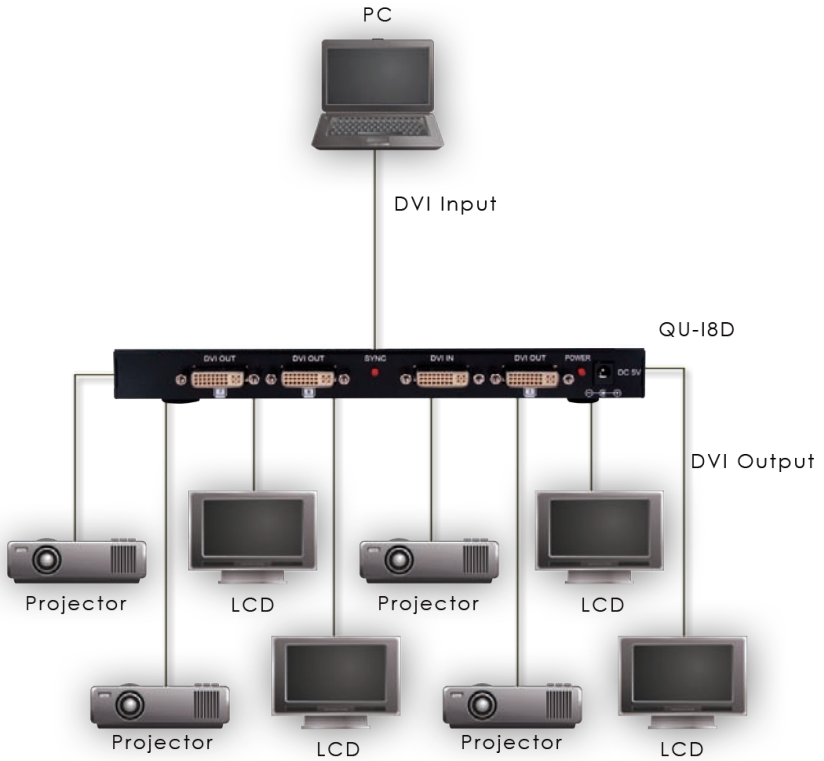

8. Connection and Installation