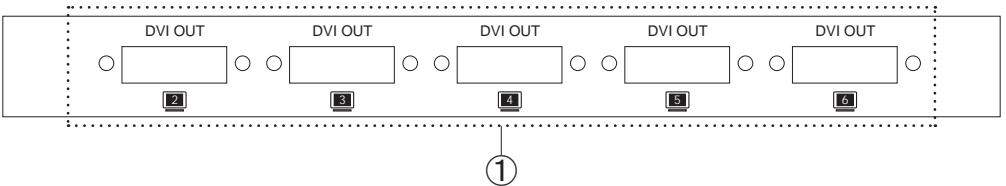

7.2 Rear Panel

- ① DVI OUT 2~6: These slots are to connect to the displays with DVI cables.