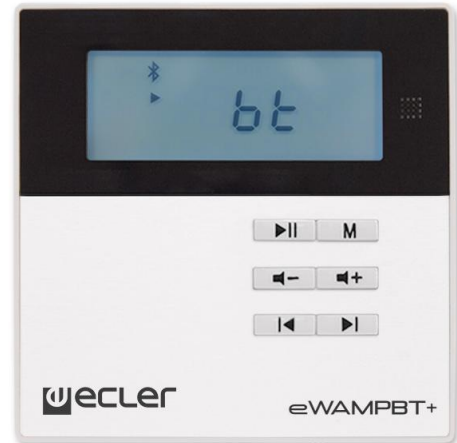

eWAMPBT+

COMPACT AMPLIFIERS

Stereo wall amplifier with media player and BT connection

PRODUCT OVERVIEW

eWAMPBT+ is a stereo compact wall amplifier including an integrated media player (USB and uSD slots), FM tuner and BT receiver, together with one additional ST AUX input and one ST AUX output. Infrared remote control and wall-mount box included.

KEY FEATURES

- Built-in 2x10 WRMS high efficient amplifier @ 8 ohm (min. load)
- LED screen
- Multiple music connection modes, including FM, micro SD, USB, BT, AUX input and AUX output
- Supports MP3, WMA, WAV and FLAC
- Adjustable sensitivity of auxiliary input
- Stereo AUX output
- Can store up to 20 FM radio channels. Support automatic and manual search
- Wide voltage input, suitable for 100~240VAC, 50/60Hz
- Remote control included
- Surface-mount installation box included