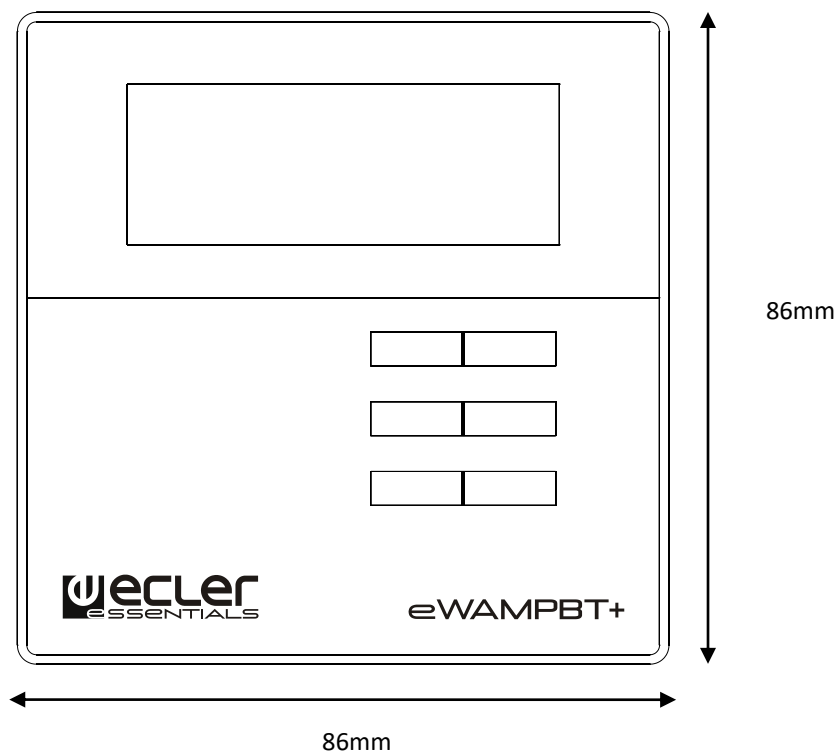

MECHANICAL DIAGRAMS

TECHNICAL DATA

eWAMPBT+		
Power input	100-240V	
Output power	2x10 WRMS @ 8ohms	
Minimum Load	8 ohm	
THD	≤0.03% (1KHz, 1W, 8Ω)	
S/N ratio	>81dB	
Frequency response	20Hz~20kHz	
Sensitivity Aux input (adjustable)	AUX1: 1V/500mV	
Aux Output level	0dBV	
Audio formats	MP3, WMA, WAV, FLAC	
Bluetooth	BT2.1+EDR	
Storage	Support TF card up to 32GB	
Dimensions	86×86×38mm	
Remote Control		
Angle of effective emitter region	60°	
Effective remote-controlled distance	10m	
Battery of remote control	CR2032	

All product characteristics are subject to variation due to production tolerances. NEEC AUDIO BARCELONA S.L. reserves the right to make changes or improvements in the design or manufacturing that may affect these product specifications.
Motors, 166-168 08038 Barcelona - Spain - (+34) 932238403 information@ecler.es www.ecler.com